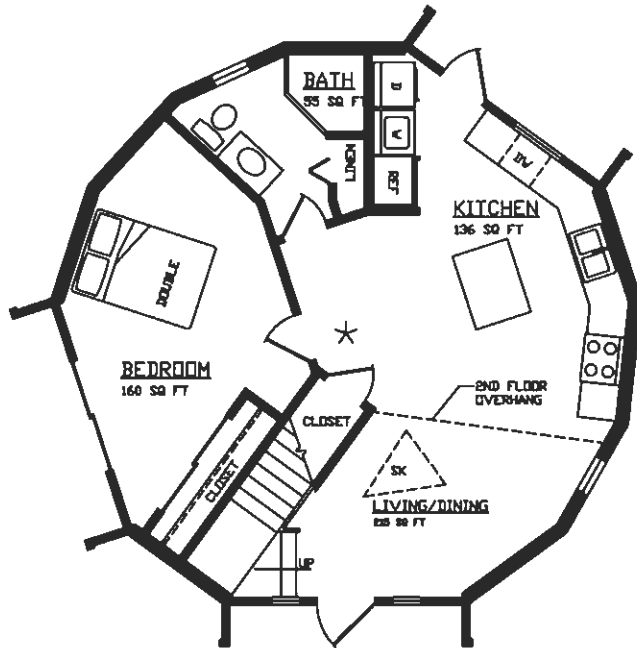

## ▲ 30 OMEGA 11 ▲

FIRST FLOOR: 656 sq.ft.  
SECOND FLOOR: 330 sq.ft.  
TOTAL: 986 sq.ft.

1 Bedroom / 1 Bathroom

**FIRST FLOOR PLAN**

**SECOND FLOOR PLAN**

SCALE: 1/10"=1'-0"