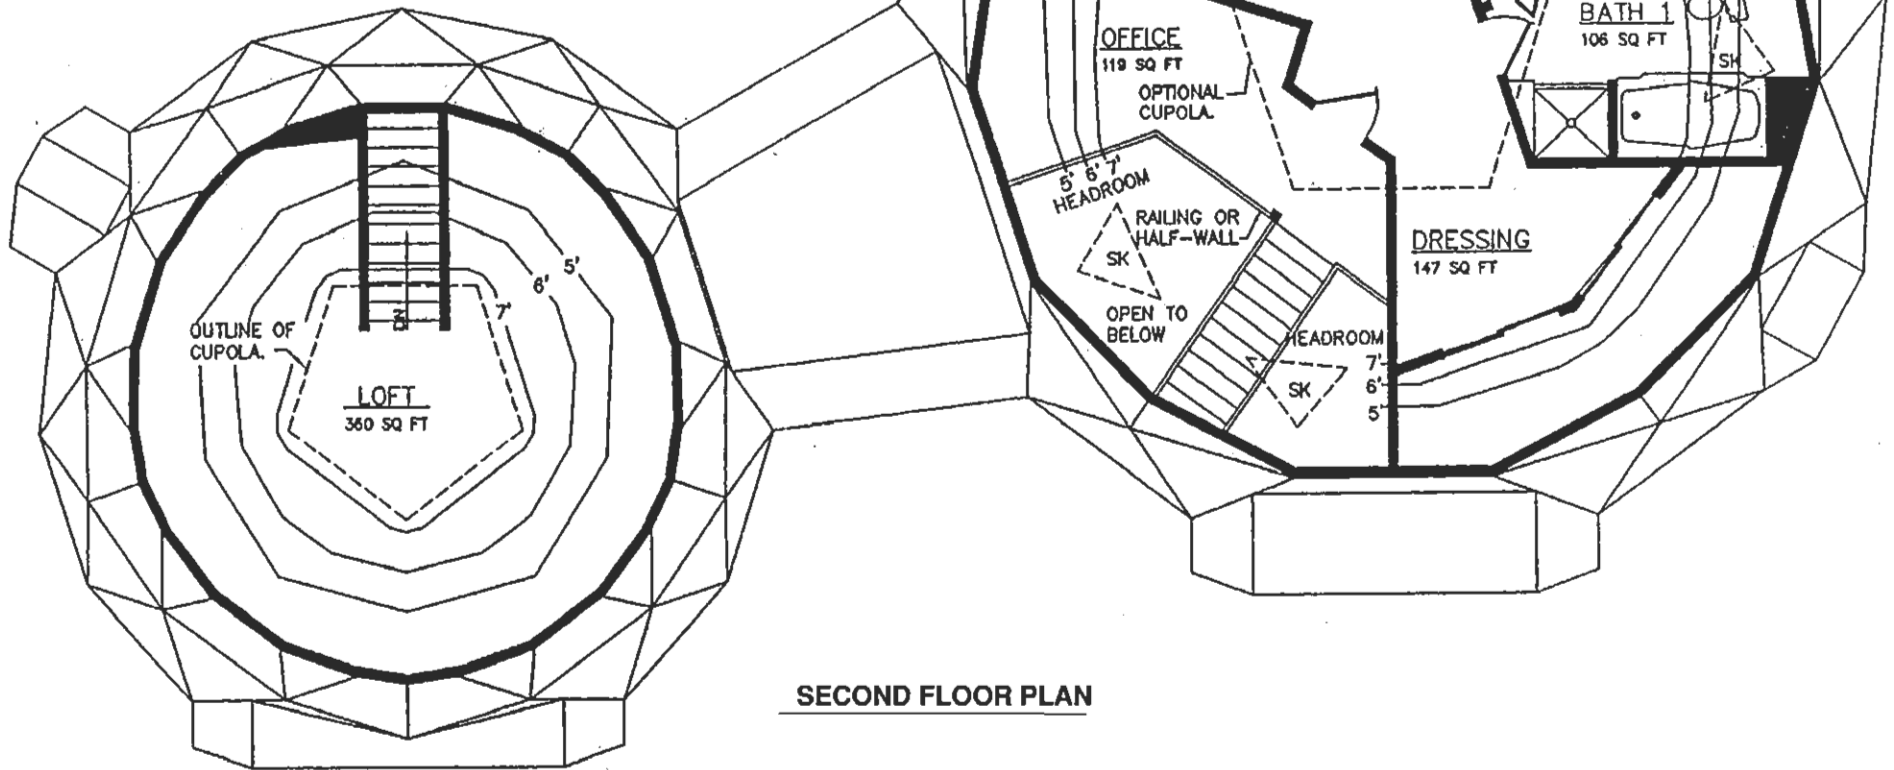

SCALE: 1/10"=1'-0"

▲ **40 BETA**  
**WITH 30 GAMMA 1** ▲

FIRST FLOOR:	1,146 sq.ft.
SECOND FLOOR:	763 sq.ft.
LINK:	134 sq.ft.
GARAGE:	657 sq.ft.
GARAGE LOFT:	424 sq.ft.
<b>TOTAL:</b>	<b>3,124 sq.ft.</b>

3 Bedrooms / 2-1/2 Bathrooms

**SECOND FLOOR PLAN**