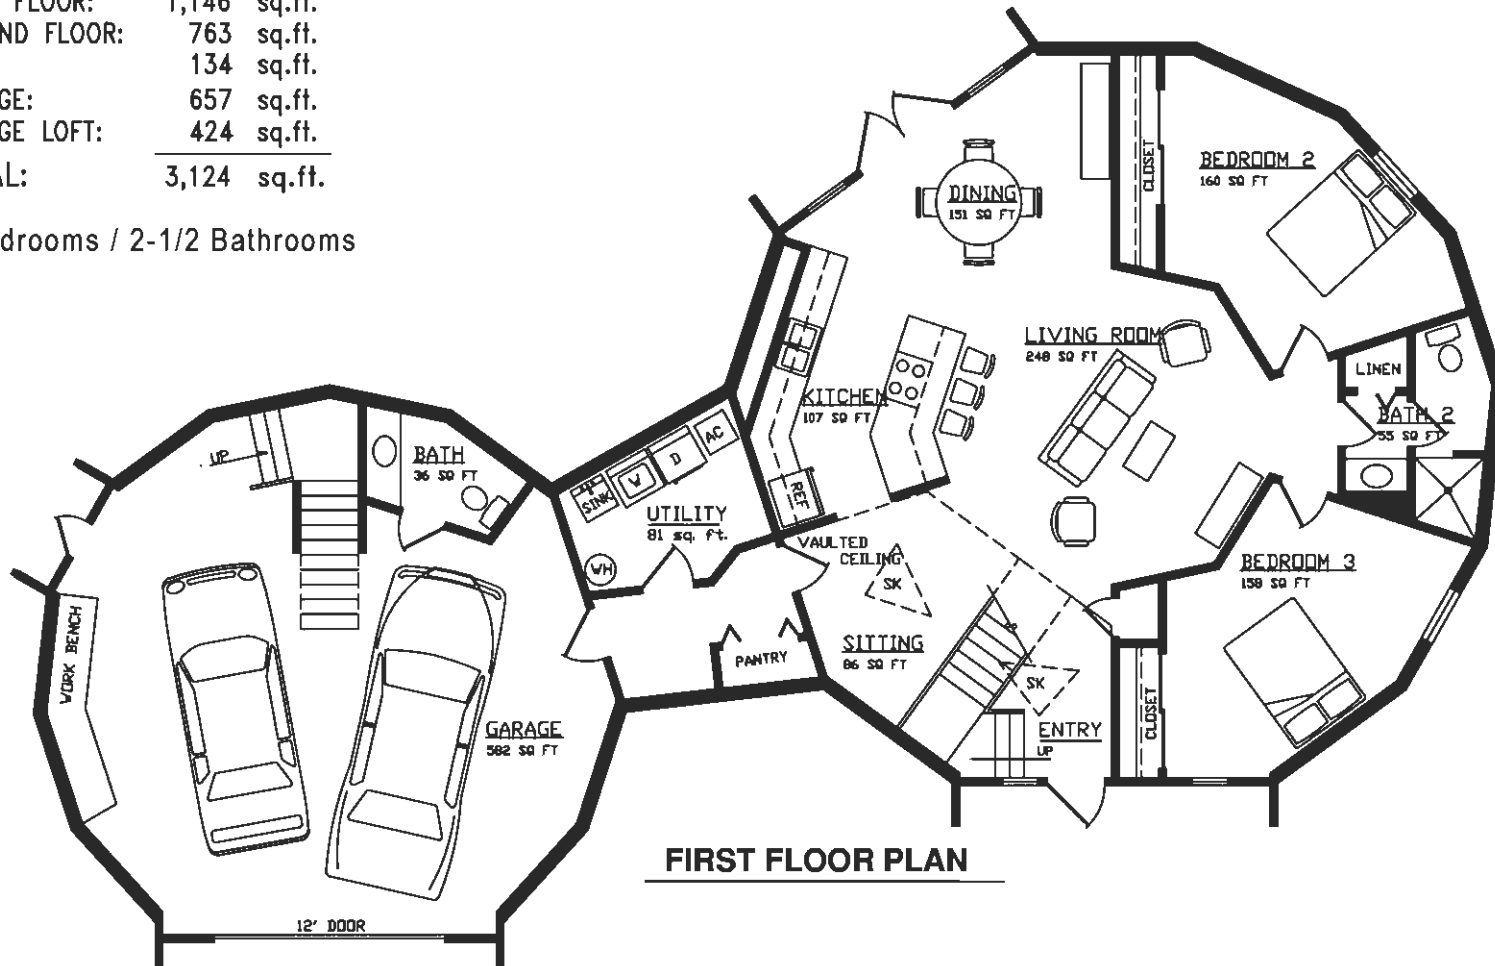

# ▲ 40 BETA WITH 30 GAMMA 1 ▲

FIRST FLOOR:	1,146 sq.ft.
SECOND FLOOR:	763 sq.ft.
LINK:	134 sq.ft.
GARAGE:	657 sq.ft.
GARAGE LOFT:	424 sq.ft.
<b>TOTAL:</b>	<b>3,124 sq.ft.</b>

3 Bedrooms / 2-1/2 Bathrooms

SCALE: 1/10"=1'-0"

▲ **40 BETA**  
**WITH 30 GAMMA 1** ▲

FIRST FLOOR:	1,146 sq.ft.
SECOND FLOOR:	763 sq.ft.
LINK:	134 sq.ft.
GARAGE:	657 sq.ft.
GARAGE LOFT:	424 sq.ft.
<b>TOTAL:</b>	<b>3,124 sq.ft.</b>

3 Bedrooms / 2-1/2 Bathrooms

**SECOND FLOOR PLAN**