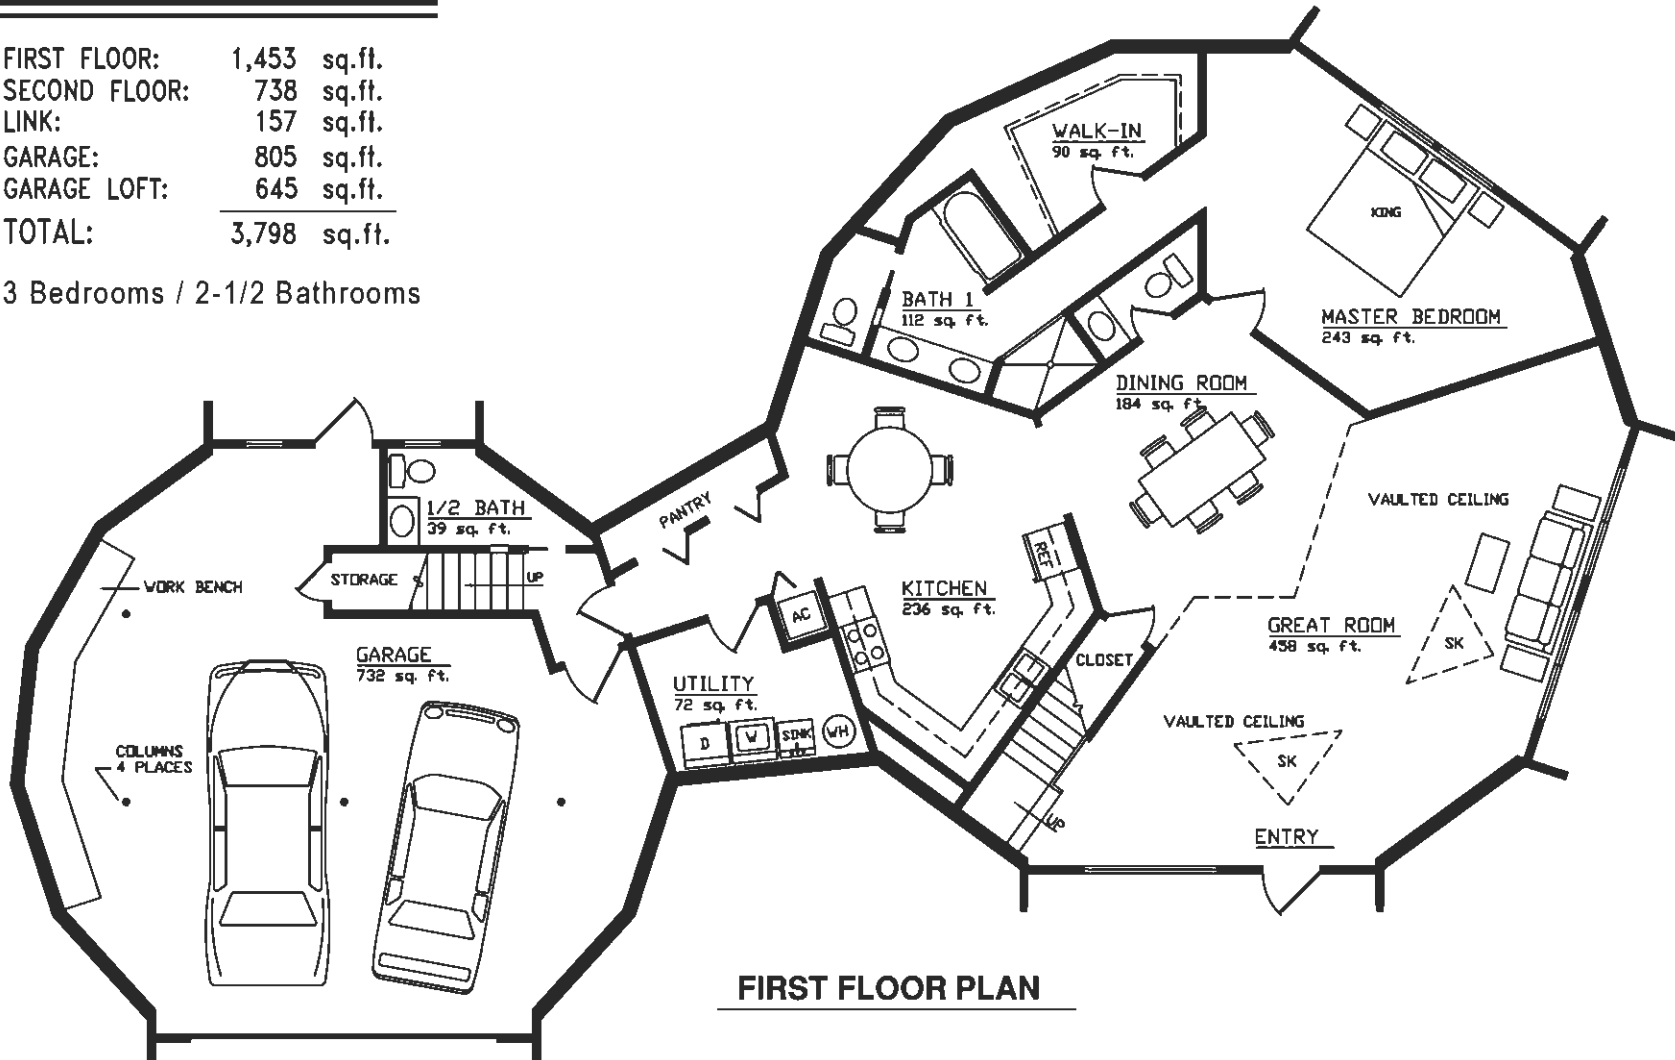

# ▲ 45 DELTA 32 WITH 34 GAMMA 1 ▲

FIRST FLOOR:	1,453	sq.ft.
SECOND FLOOR:	738	sq.ft.
LINK:	157	sq.ft.
GARAGE:	805	sq.ft.
GARAGE LOFT:	645	sq.ft.
<b>TOTAL:</b>	<b>3,798</b>	<b>sq.ft.</b>

3 Bedrooms / 2-1/2 Bathrooms

SCALE: 1/10"=1'-0"

▲ 45 DELTA 32  
WITH 34 GAMMA 1 ▲

**SECOND FLOOR PLAN**

SCALE: 1/10"=1'-0"