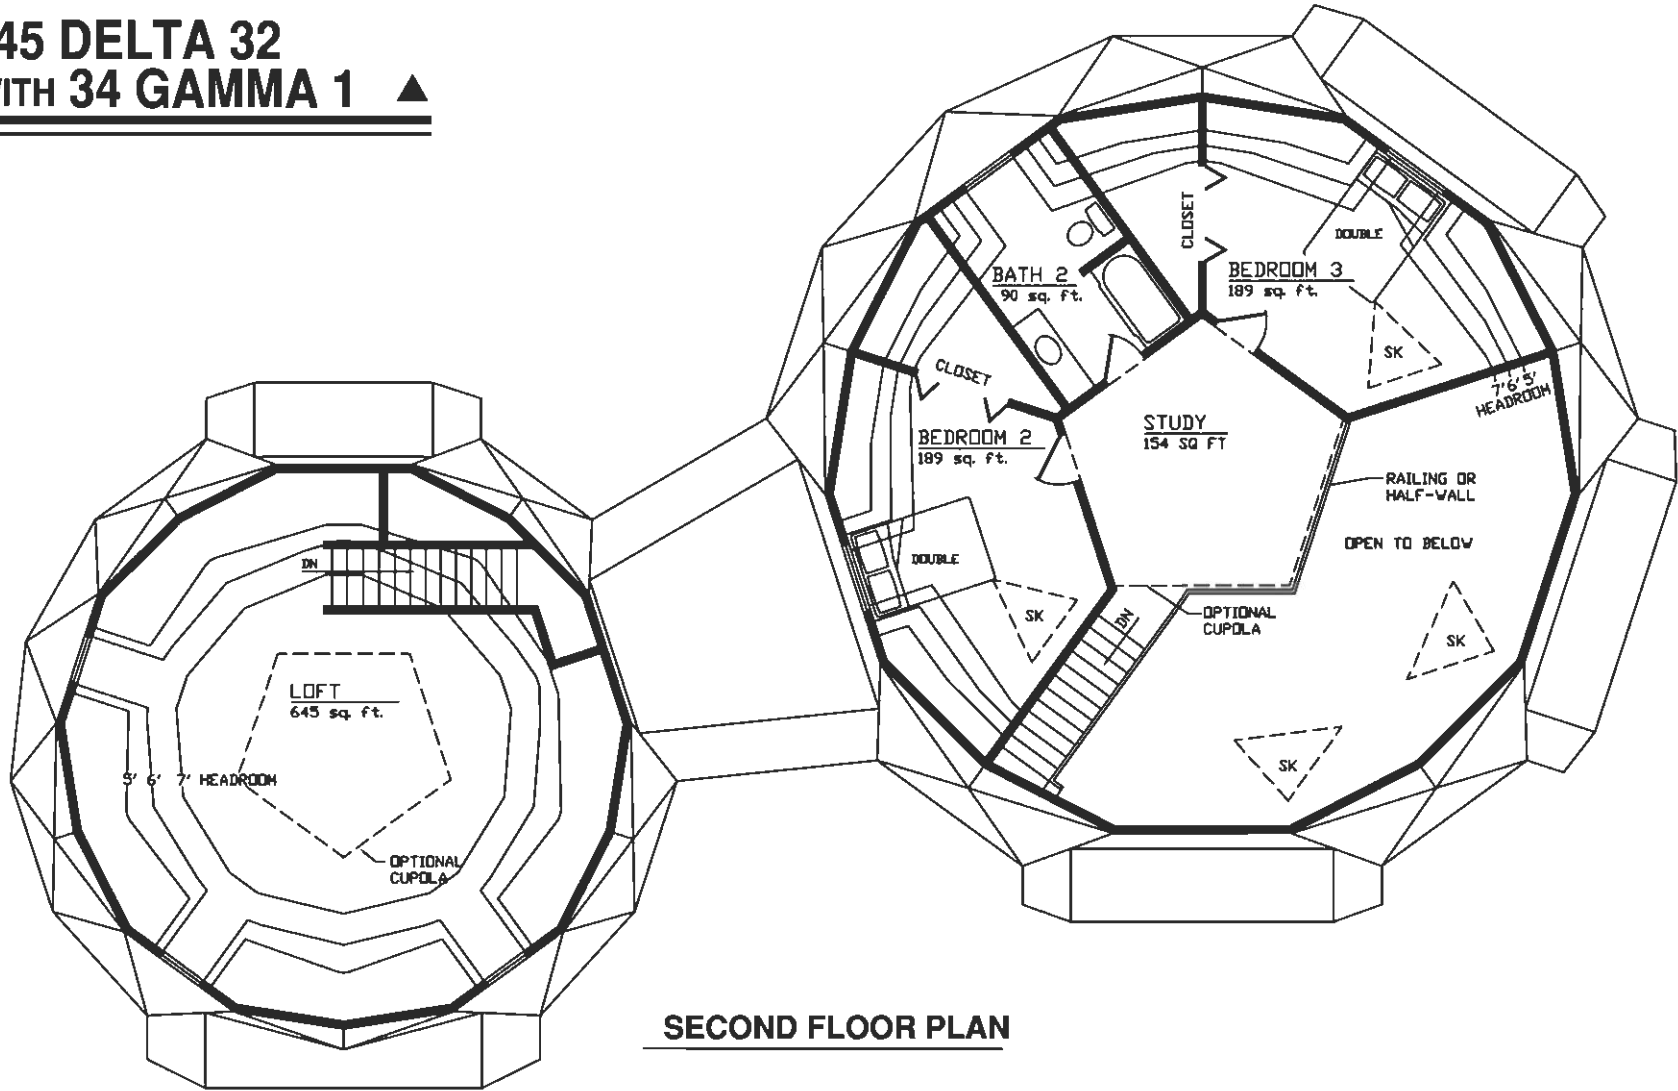

# ▲ 45 DELTA 32 WITH 34 GAMMA 1 ▲

FIRST FLOOR:	1,453	sq.ft.
SECOND FLOOR:	738	sq.ft.
LINK:	157	sq.ft.
GARAGE:	805	sq.ft.
GARAGE LOFT:	645	sq.ft.
<b>TOTAL:</b>	<b>3,798</b>	<b>sq.ft.</b>

3 Bedrooms / 2-1/2 Bathrooms

SCALE: 1/10"=1'-0"

▲ 45 DELTA 32  
WITH 34 GAMMA 1 ▲

**SECOND FLOOR PLAN**

SCALE: 1/10"=1'-0"